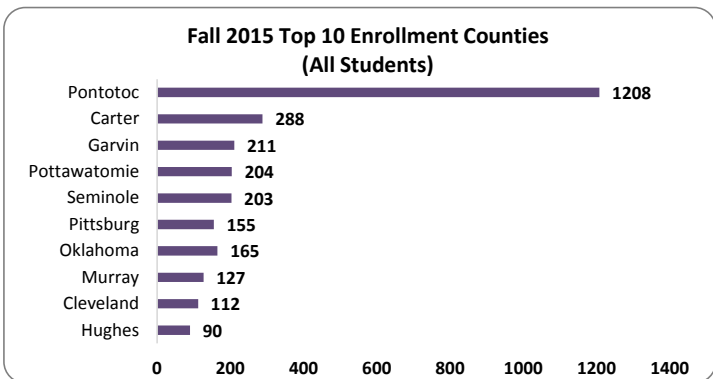

ECU Critical Success Performance Indicators - Dashboard

Source: ECU Census Data

Source: ECU Census Data

Source: IPEDS; ECU Census Data

Source: IPEDS; ECU Census Data

Source: IPEDS; ECU Census Data

Source: IPEDS; ECU Census Data

Source: IPEDS

ECU Critical Success Performance Indicators - Dashboard

ECU 1st Semester First-Time, Full-Time Beginning Freshmen Retention Rates (Fall to Spring)

Source: ECU Census Data

ECU Remediation Rates Fall 2010-11 thru 2014-15