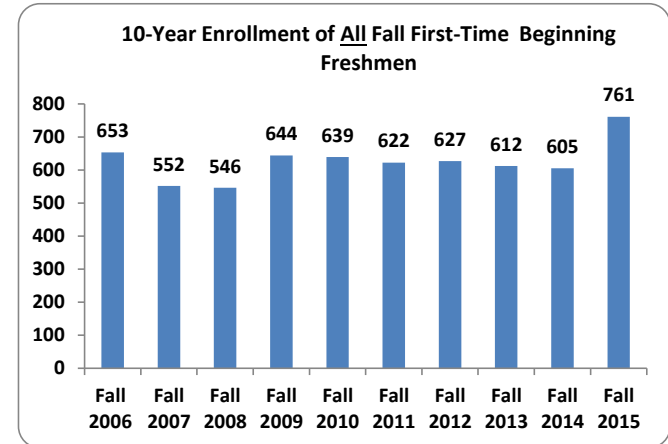

ECU Critical Success Performance Indicators - Dashboard

Source: ECU Census Data

Source: ECU Census Data

Source: IPEDS; ECU Census Data

Source: IPEDS; ECU Census Data

Source: IPEDS; ECU Census Data

Source: IPEDS; ECU Census Data

Source: IPEDS

ECU Critical Success Performance Indicators - Dashboard

ECU 1st Semester First-Time, Full-Time Beginning Freshmen Retention Rates (Fall to Spring)

Source: ECU Census Data

ECU Remediation Rates Fall 2010-11 thru 2014-15