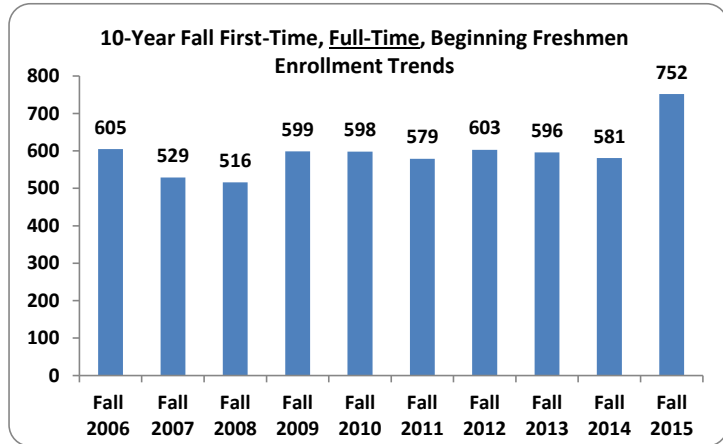

ECU Critical Success Performance Indicators - Dashboard

Source: ECU Census Data

Source: ECU Census Data

Source: IPEDS; ECU Census Data

Source: IPEDS; ECU Census Data

Source: IPEDS; ECU Census Data

Source: IPEDS; ECU Census Data

Source: IPEDS

ECU Critical Success Performance Indicators - Dashboard

ECU 1st Semester First-Time, Full-Time Beginning Freshmen Retention Rates (Fall to Spring)

Source: ECU Census Data

ECU Remediation Rates Fall 2010-11 thru 2014-15