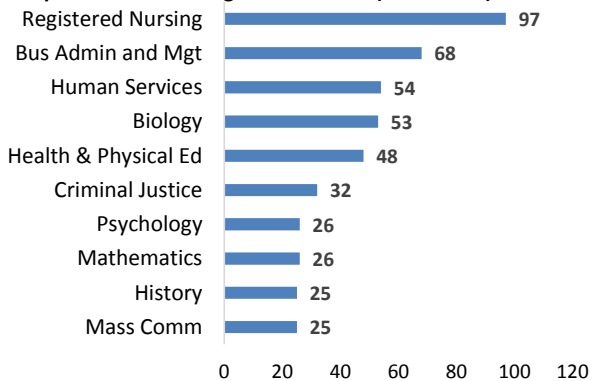

Source: IPEDS

ECU Critical Success Performance Indicators - Dashboard

ECU 1st Semester First-Time, Full-Time Beginning Freshmen Retention Rates (Fall to Spring)

Source: ECU Census Data

ECU Remediation Rates Fall 2010-11 thru 2014-15

Source: ECU Remediation Report

Top 10 Bachelor's Degrees Awarded (2014-2015)

Source: IPEDS; Office of Admissions and Records

ECU Average Fall ACT Composite Scores

Source: ECU Census Data

ECU Degrees Awarded by Academic Year