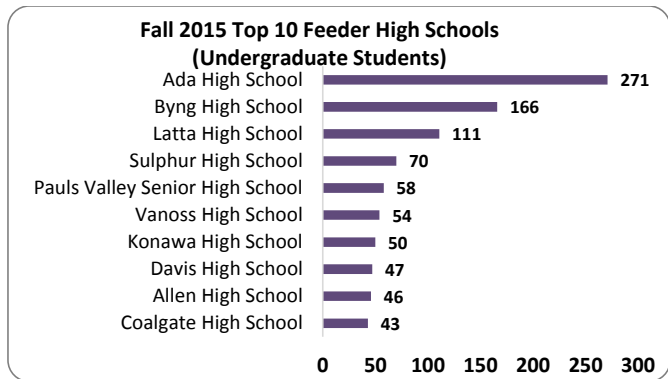

ECU Critical Success Performance Indicators - Dashboard

Source: ECU Census Data

Source: ECU Census Data

Source: IPEDS; ECU Census Data

Source: IPEDS; ECU Census Data

Source: IPEDS; ECU Census Data

Source: IPEDS; ECU Census Data

Source: IPEDS

ECU Critical Success Performance Indicators - Dashboard

ECU 1st Semester First-Time, Full-Time Beginning Freshmen Retention Rates (Fall to Spring)

Source: ECU Census Data

ECU Remediation Rates Fall 2010-11 thru 2014-15