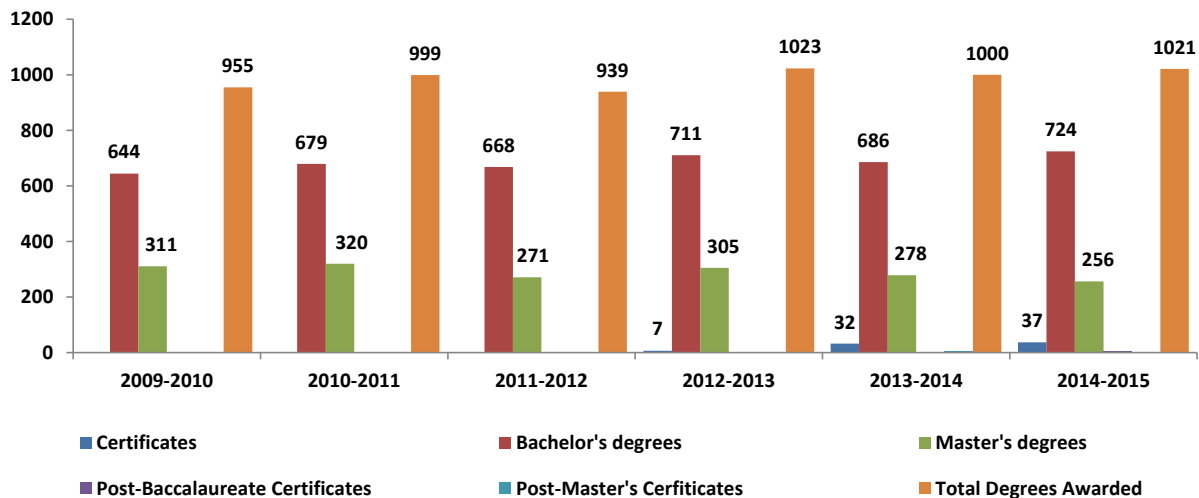

Source: IPEDS

ECU Critical Success Performance Indicators - Dashboard

ECU 1st Semester First-Time, Full-Time Beginning Freshmen Retention Rates (Fall to Spring)

Source: ECU Census Data

ECU Remediation Rates Fall 2010-11 thru 2014-15

Source: ECU Remediation Report

Top 10 Bachelor's Degrees Awarded (2014-2015)

Source: IPEDS; Office of Admissions and Records

ECU Average Fall ACT Composite Scores

Source: ECU Census Data

ECU Degrees Awarded by Academic Year