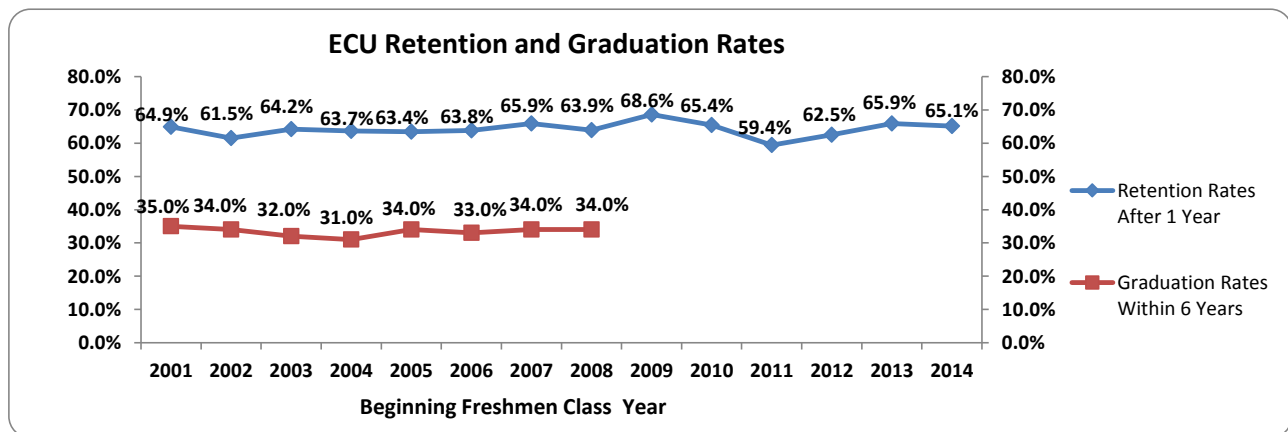

ECU Critical Success Performance Indicators - Dashboard

Source: ECU Census Data

Source: ECU Census Data

Source: IPEDS; ECU Census Data

Source: IPEDS; ECU Census Data

Source: IPEDS; ECU Census Data

Source: IPEDS; ECU Census Data

Source: IPEDS

ECU Critical Success Performance Indicators - Dashboard

ECU 1st Semester First-Time, Full-Time Beginning Freshmen Retention Rates (Fall to Spring)

Source: ECU Census Data

ECU Remediation Rates Fall 2010-11 thru 2014-15