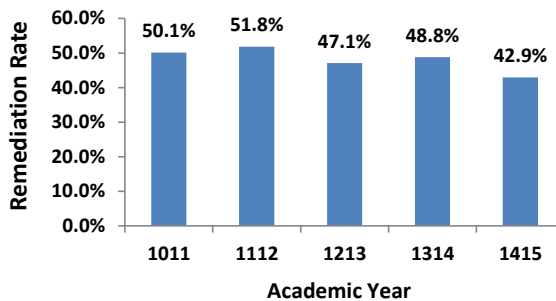

Source: IPEDS

ECU Critical Success Performance Indicators - Dashboard

ECU 1st Semester First-Time, Full-Time Beginning Freshmen Retention Rates (Fall to Spring)

Source: ECU Census Data

ECU Remediation Rates Fall 2010-11 thru 2014-15

Source: ECU Remediation Report

Top 10 Bachelor's Degrees Awarded (2014-2015)

Source: IPEDS; Office of Admissions and Records

ECU Average Fall ACT Composite Scores

Source: ECU Census Data

ECU Degrees Awarded by Academic Year