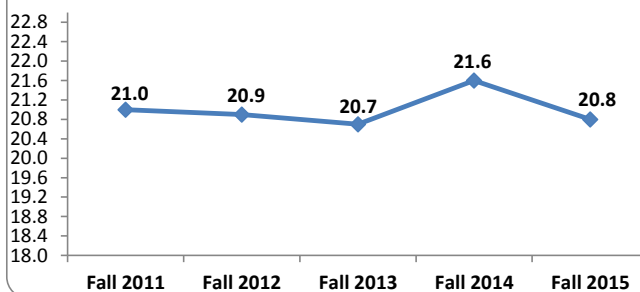

Source: IPEDS

ECU Critical Success Performance Indicators - Dashboard

ECU 1st Semester First-Time, Full-Time Beginning Freshmen Retention Rates (Fall to Spring)

Source: ECU Census Data

ECU Remediation Rates Fall 2010-11 thru 2014-15

Source: ECU Remediation Report

Top 10 Bachelor's Degrees Awarded (2014-2015)

Source: IPEDS; Office of Admissions and Records

ECU Average Fall ACT Composite Scores

Source: ECU Census Data

ECU Degrees Awarded by Academic Year