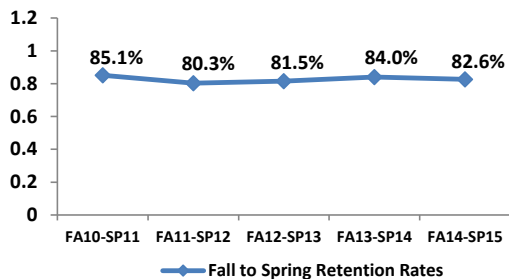

ECU Critical Success Performance Indicators - Dashboard

Source: ECU Census Data

Source: ECU Census Data

Source: IPEDS; ECU Census Data

Source: IPEDS; ECU Census Data

Source: IPEDS; ECU Census Data

Source: IPEDS; ECU Census Data

Source: IPEDS

ECU Critical Success Performance Indicators - Dashboard

ECU 1st Semester First-Time, Full-Time Beginning Freshmen Retention Rates (Fall to Spring)

Source: ECU Census Data

ECU Remediation Rates Fall 2010-11 thru 2014-15

Source: ECU Remediation Report

Top 10 Bachelor's Degrees Awarded (2014-2015)

Source: IPEDS; Office of Admissions and Records

ECU Average Fall ACT Composite Scores

Source: ECU Census Data

ECU Degrees Awarded by Academic Year