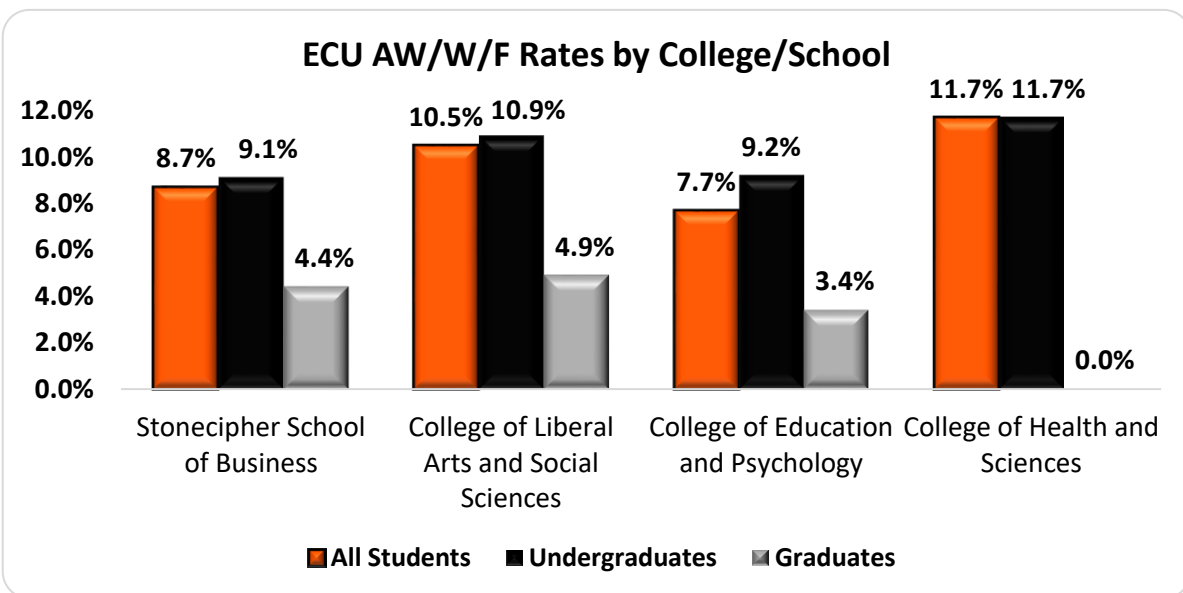

Fall 2019 AW-F-W Rates by College/School

	Stonecipher School of Business	College of Liberal Arts and Social Sciences	College of Education and Psychology	College of Health and Sciences
All Students	8.7%	10.5%	7.7%	11.7%
Undergraduates	9.1%	10.9%	9.2%	11.7%
Graduates	4.4%	4.9%	3.4%	0.0%

Source: Grade Distribution Reports