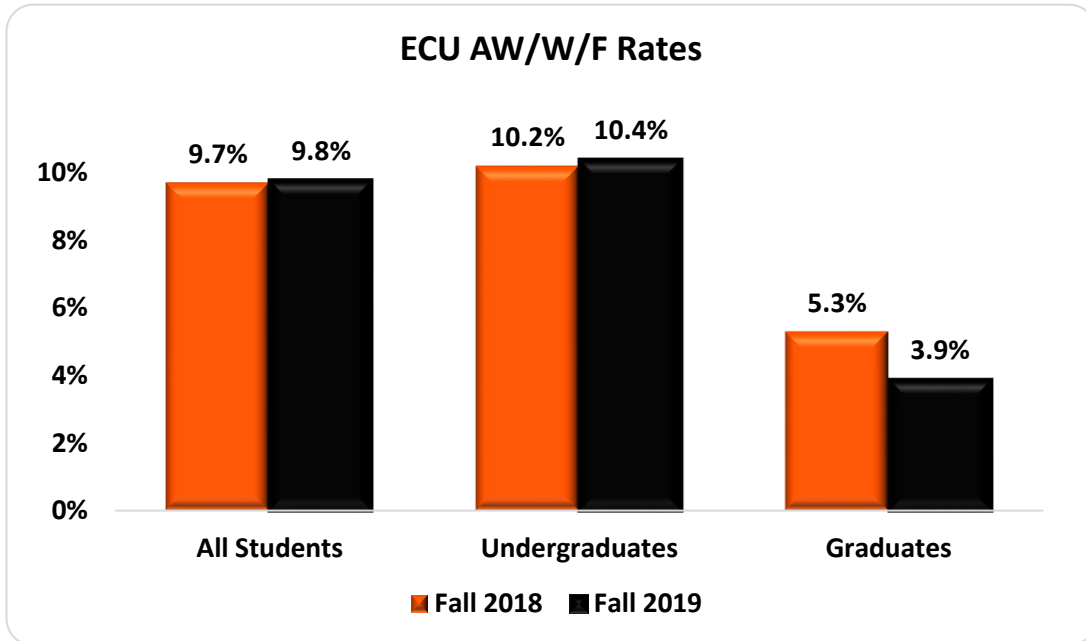

### ECU AW/W/F Rates

	Fall 2018	Spring 2019	Fall 2019
All Students	9.7%	8.6%	9.8%
Undergraduates	10.2%	9.1%	10.4%
Graduates	5.3%	3.8%	3.9%

Source: Grade Distribution Reports

### Fall 2019 AW-F-W Rates by College/School

	Stonecipher School of Business	College of Liberal Arts and Social Sciences	College of Education and Psychology	College of Health and Sciences
All Students	8.7%	10.5%	7.7%	11.7%
Undergraduates	9.1%	10.9%	9.2%	11.7%
Graduates	4.4%	4.9%	3.4%	0.0%