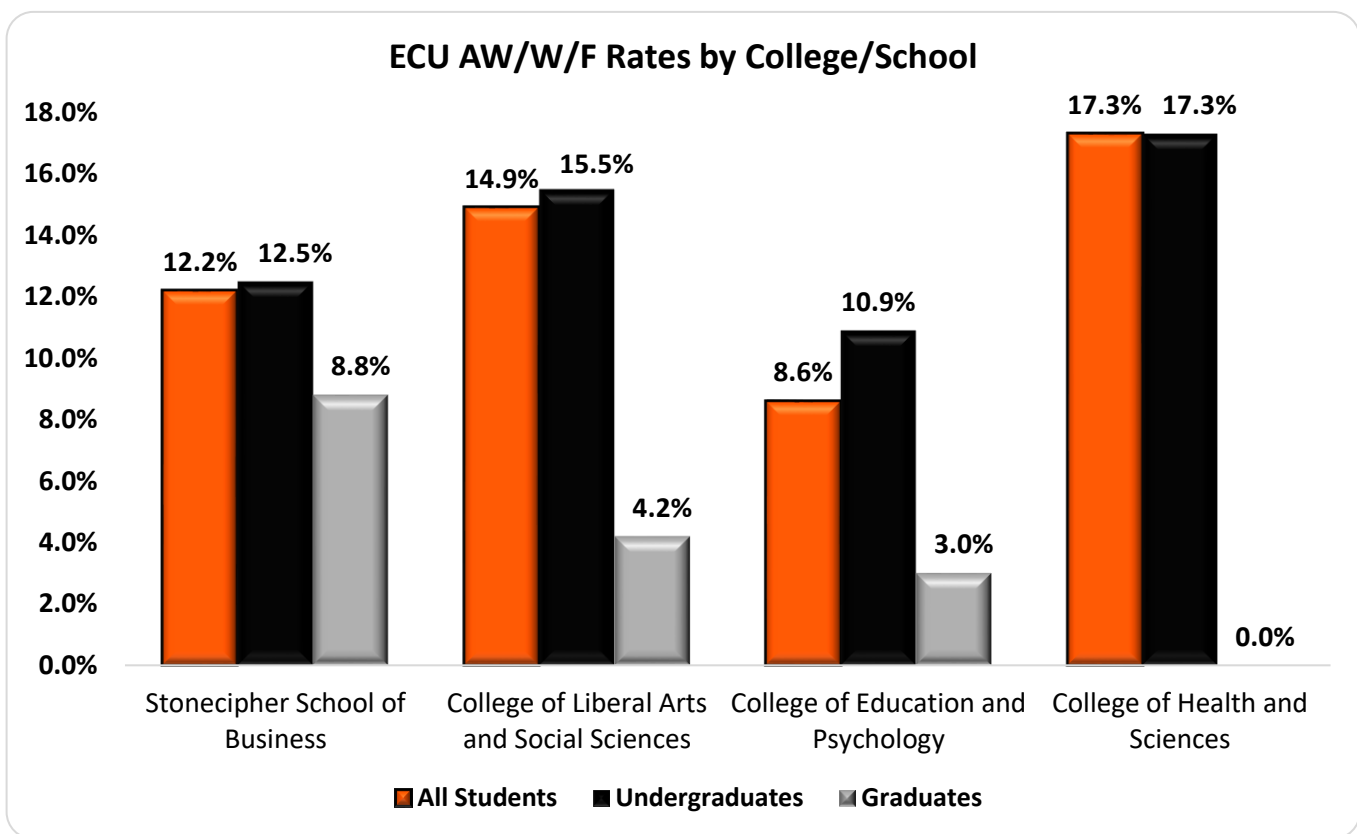

Fall 2020 AW-F-W Rates by College/School

	Stonecipher School of Business	College of Liberal Arts and Social Sciences	College of Education and Psychology	College of Health and Sciences
All Students	12.2%	14.9%	8.6%	17.3%
Undergraduates	12.5%	15.5%	10.9%	17.3%
Graduates	8.8%	4.2%	3.0%	0.0%

Source: Grade Distribution Reports