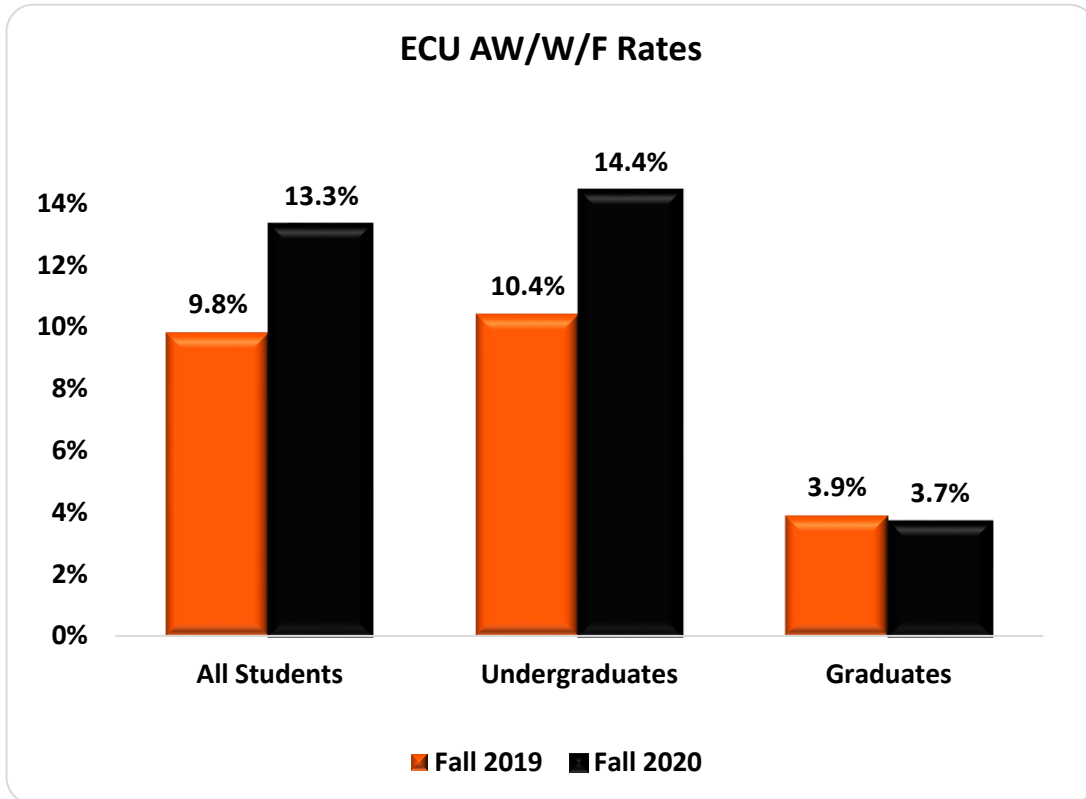

### ECU AW/W/F Rates

	Fall 2019	Spring 2020	Fall 2020
All Students	9.8%	8.9%	13.3%
Undergraduates	10.4%	9.7%	14.4%
Graduates	3.9%	2.7%	3.7%

Source: Grade Distribution Reports

### Fall 2020 AW-F-W Rates by College/School

	Stonecipher School of Business	College of Liberal Arts and Social Sciences	College of Education and Psychology	College of Health and Sciences
All Students	12.2%	14.9%	8.6%	17.3%
Undergraduates	12.5%	15.5%	10.9%	17.3%
Graduates	8.8%	4.2%	3.0%	0.0%