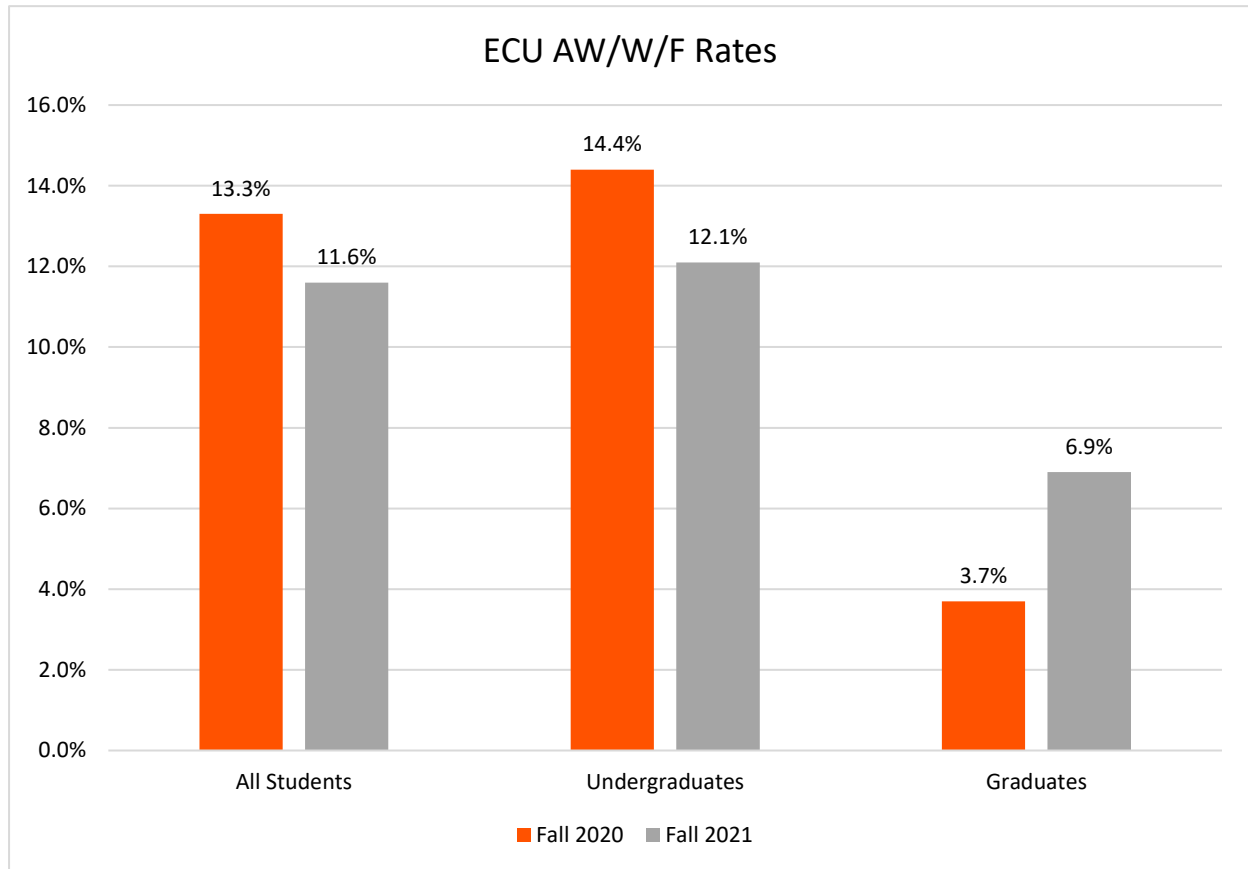

ECU AW/W/F Rates

	Fall 2020	Spring 2021	Fall 2021
All Students	13.3%	11.3%	11.6%
Undergraduates	14.4%	12.4%	12.1%
Graduates	3.7%	3.4%	6.9%

Source: Grade Distribution Reports

Fall 2021 AW-F-W Rates by College/School

Source: Grade Distribution Reports

Fall 2021 AW-F-W Rates by College/School

	ECU	Stonecipher School of Business	College of Liberal Arts and Social Sciences	College of Education and Psychology	College of Health and Sciences
All Students	11.6%	10.4%	12.8%	10.0%	12.8%
Undergraduates	12.1%	10.5%	13.2%	11.4%	12.8%
Graduates	6.9%	8.9%	6.5%	6.8%	0.0%