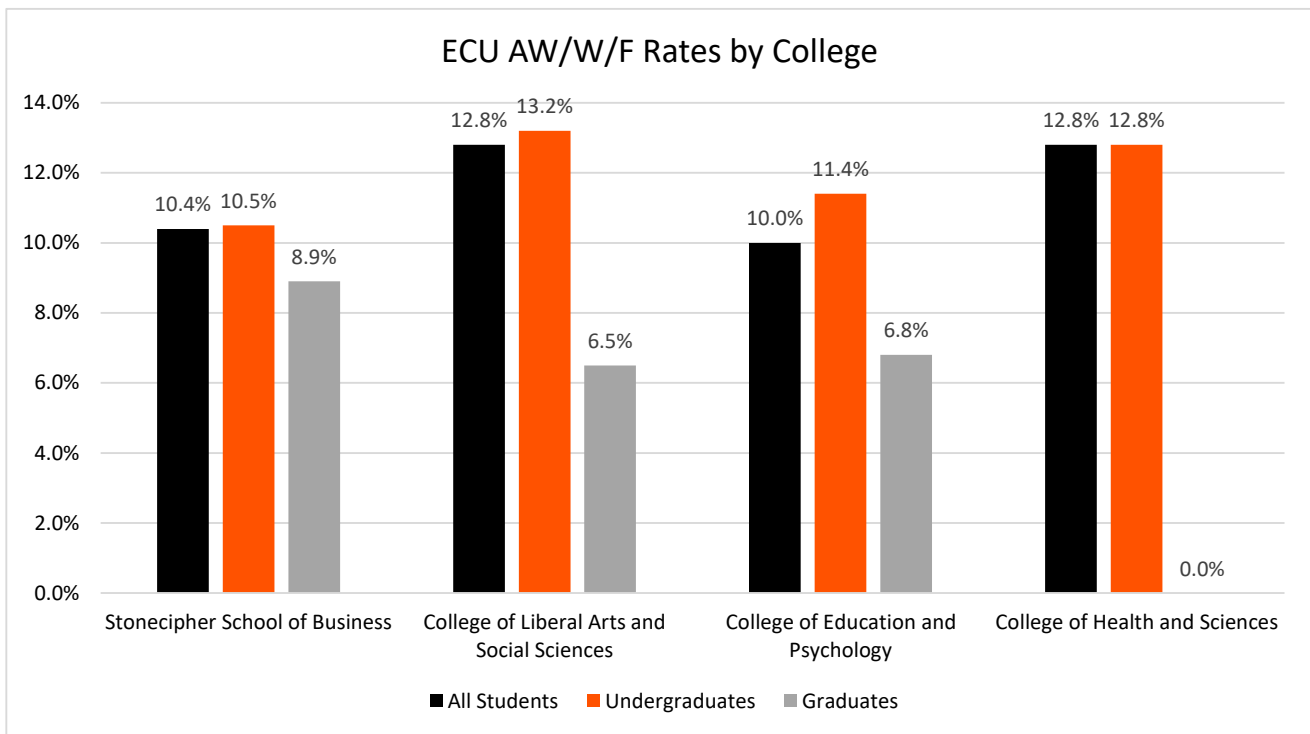

ECU AW/W/F Rates

	Fall 2020	Spring 2021	Fall 2021
All Students	13.3%	11.3%	11.6%
Undergraduates	14.4%	12.4%	12.1%
Graduates	3.7%	3.4%	6.9%

Source: Grade Distribution Reports

Fall 2021 AW-F-W Rates by College/School

	Stonecipher School of Business	College of Liberal Arts and Social Sciences	College of Education and Psychology	College of Health and Sciences
All Students	10.4%	12.8%	10.0%	12.8%
Undergraduates	10.5%	13.2%	11.4%	12.8%
Graduates	8.9%	6.5%	6.8%	0.0%

Source: Grade Distribution Reports

Fall 2021 AW-F-W Rates by College/School

	ECU	Stonecipher School of Business	College of Liberal Arts and Social Sciences	College of Education and Psychology	College of Health and Sciences
All Students	11.6%	10.4%	12.8%	10.0%	12.8%
Undergraduates	12.1%	10.5%	13.2%	11.4%	12.8%
Graduates	6.9%	8.9%	6.5%	6.8%	0.0%