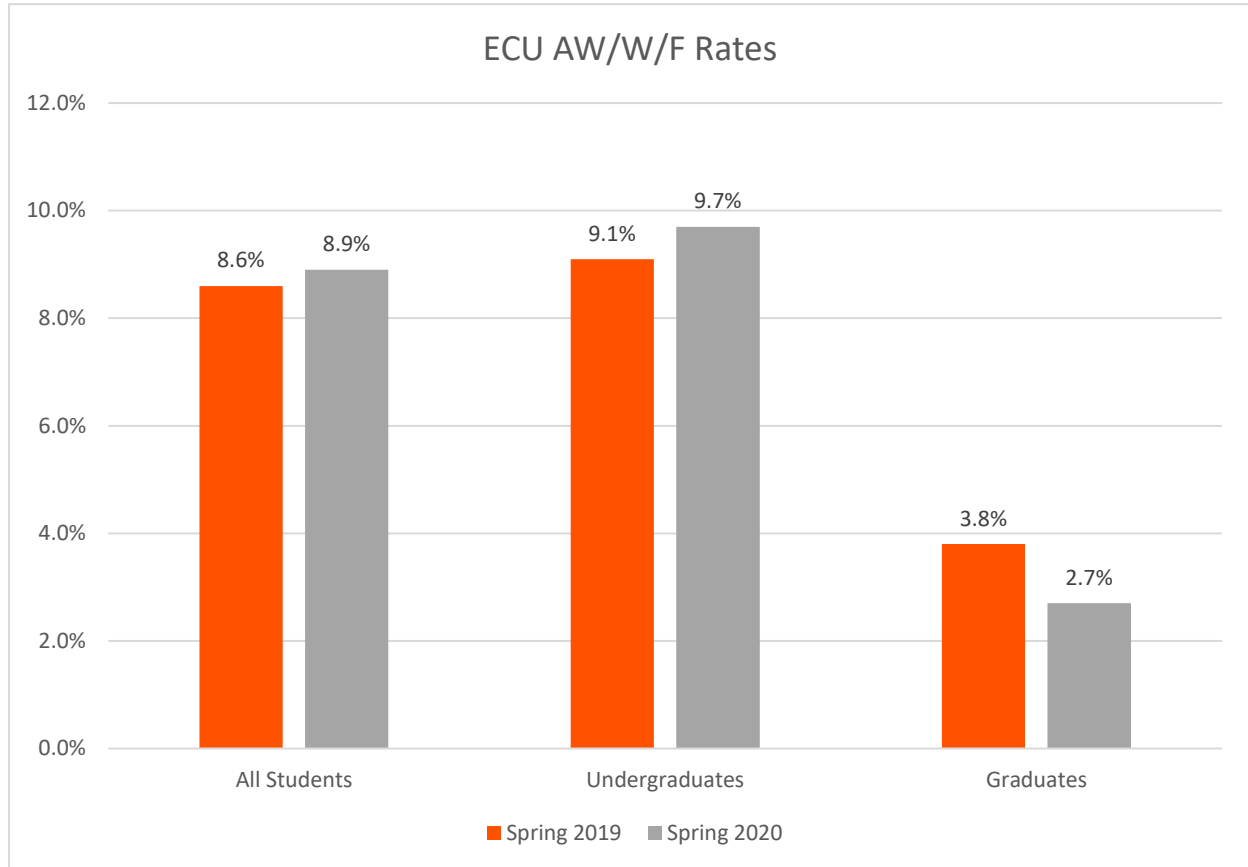

ECU AW/W/F Rates

	Spring 2019	Fall 2019	Spring 2020
All Students	8.6%	9.8%	8.9%
Undergraduates	9.1%	10.4%	9.7%
Graduates	3.8%	3.9%	2.7%

Source: Grade Distribution Reports

Spring 2020 AW-F-W Rates by College/School