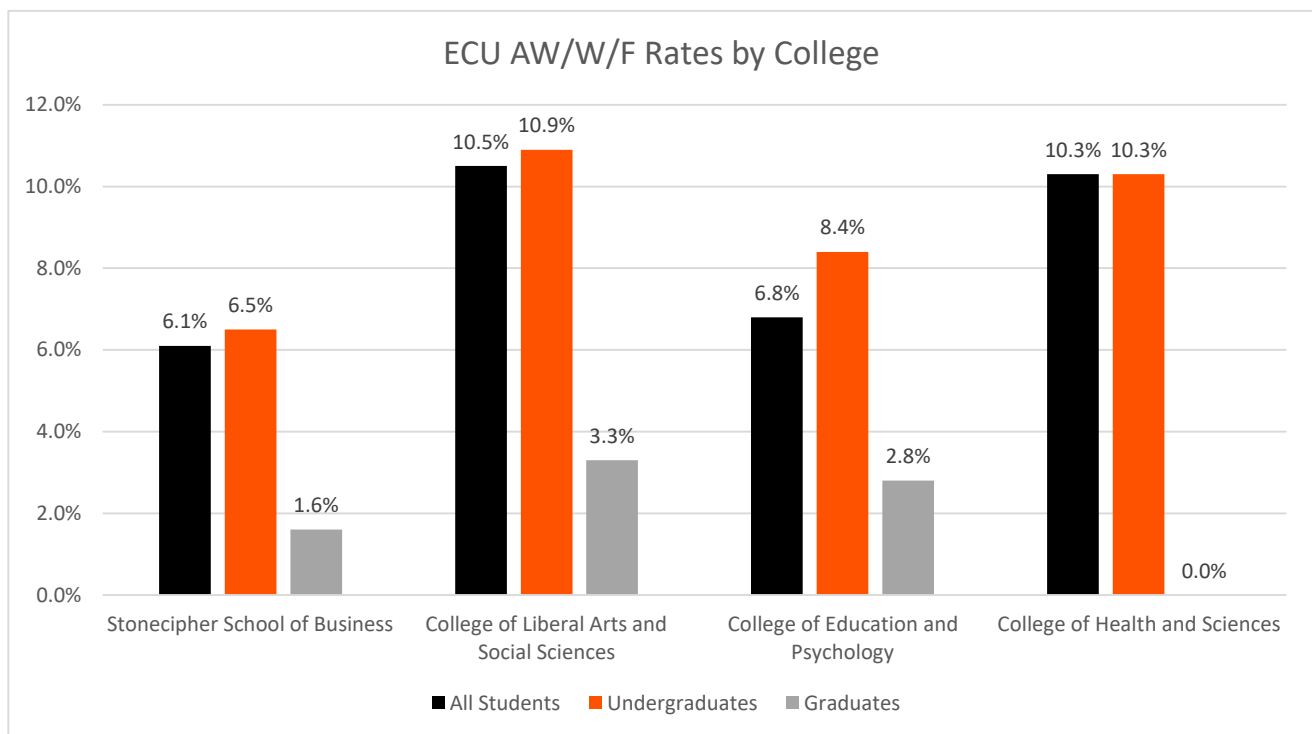

Spring 2020 AW-F-W Rates by College/School

	Stonecipher School of Business	College of Liberal Arts and Social Sciences	College of Education and Psychology	College of Health and Sciences
All Students	6.1%	10.5%	6.8%	10.3%
Undergraduates	6.5%	10.9%	8.4%	10.3%
Graduates	1.6%	3.3%	2.8%	0.0%

Source: Grade Distribution Reports