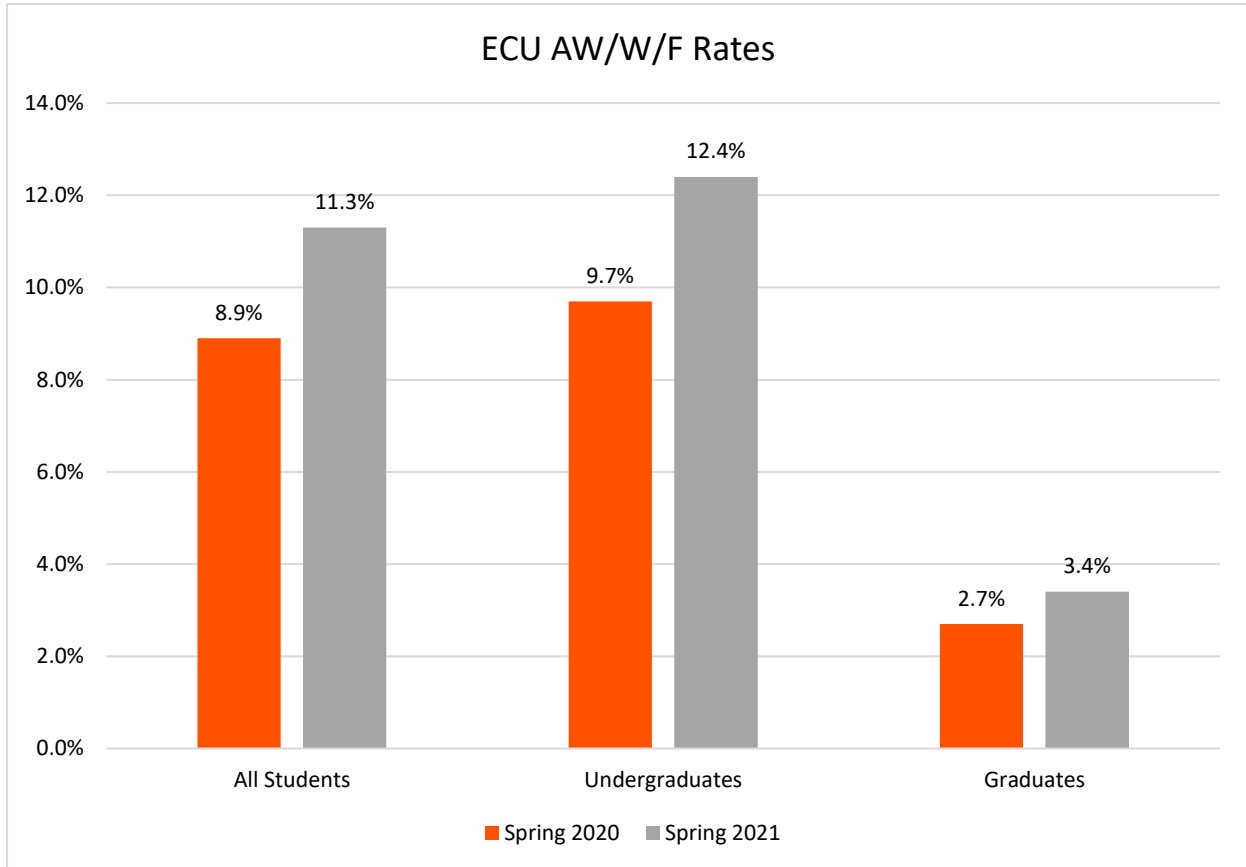

ECU AW/W/F Rates

	Spring 2020	Fall 2020	Spring 2021
All Students	8.9%	13.3%	11.3%
Undergraduates	9.7%	14.4%	12.4%
Graduates	2.7%	3.7%	3.4%

Source: Grade Distribution Reports

Spring 2021 AW-F-W Rates by College/School