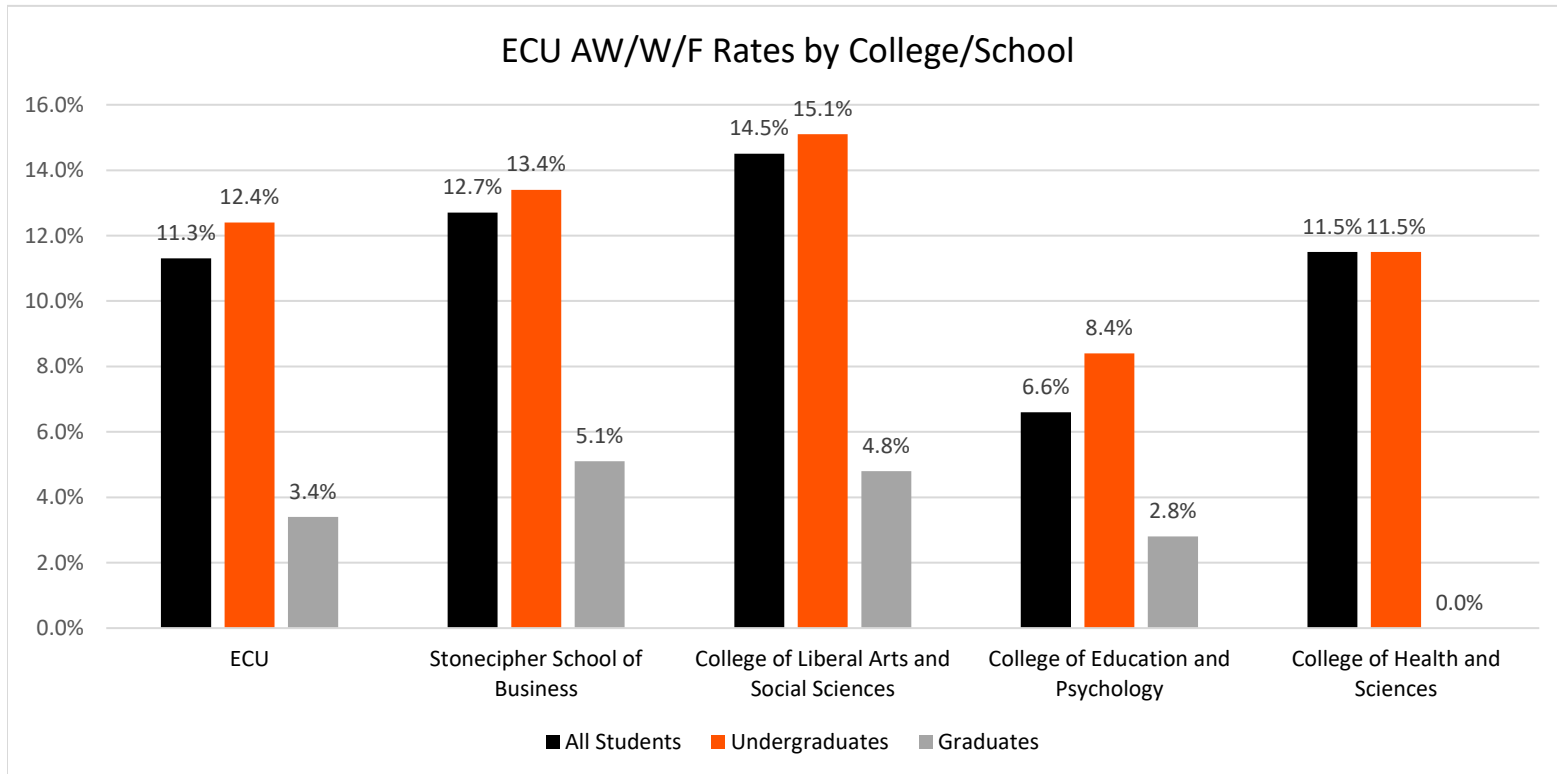

Spring 2021 AW-F-W Rates by College/School

	ECU	Stonecipher School of Business	College of Liberal Arts and Social Sciences	College of Education and Psychology	College of Health and Sciences
All Students	11.3%	12.7%	14.5%	6.6%	11.5%
Undergraduates	12.4%	13.4%	15.1%	8.4%	11.5%
Graduates	3.4%	5.1%	4.8%	2.8%	0%*

Source: Grade Distribution Reports

*numbers too low to report