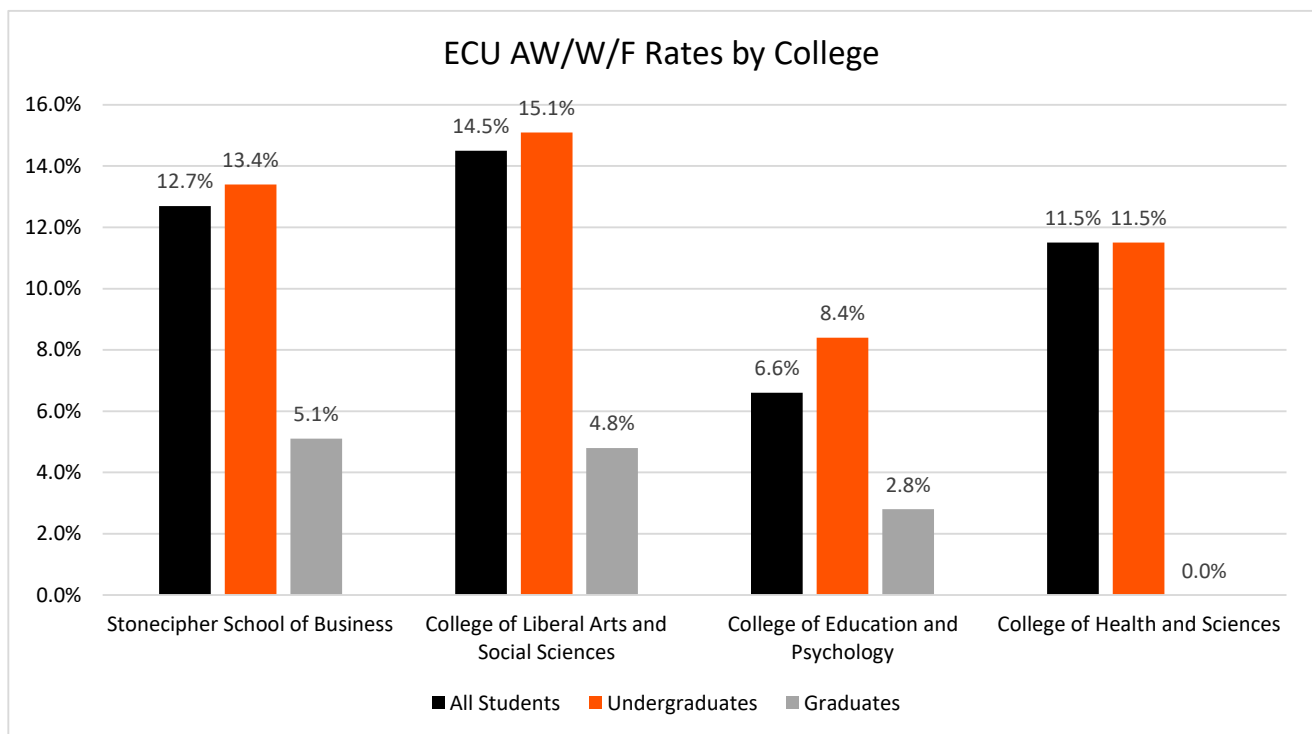

Spring 2021 AW-F-W Rates by College/School

	Stonecipher School of Business	College of Liberal Arts and Social Sciences	College of Education and Psychology	College of Health and Sciences
All Students	12.7%	14.5%	6.6%	11.5%
Undergraduates	13.4%	15.1%	8.4%	11.5%
Graduates	5.1%	4.8%	2.8%	0%*

Source: Grade Distribution Reports

*numbers too low to report