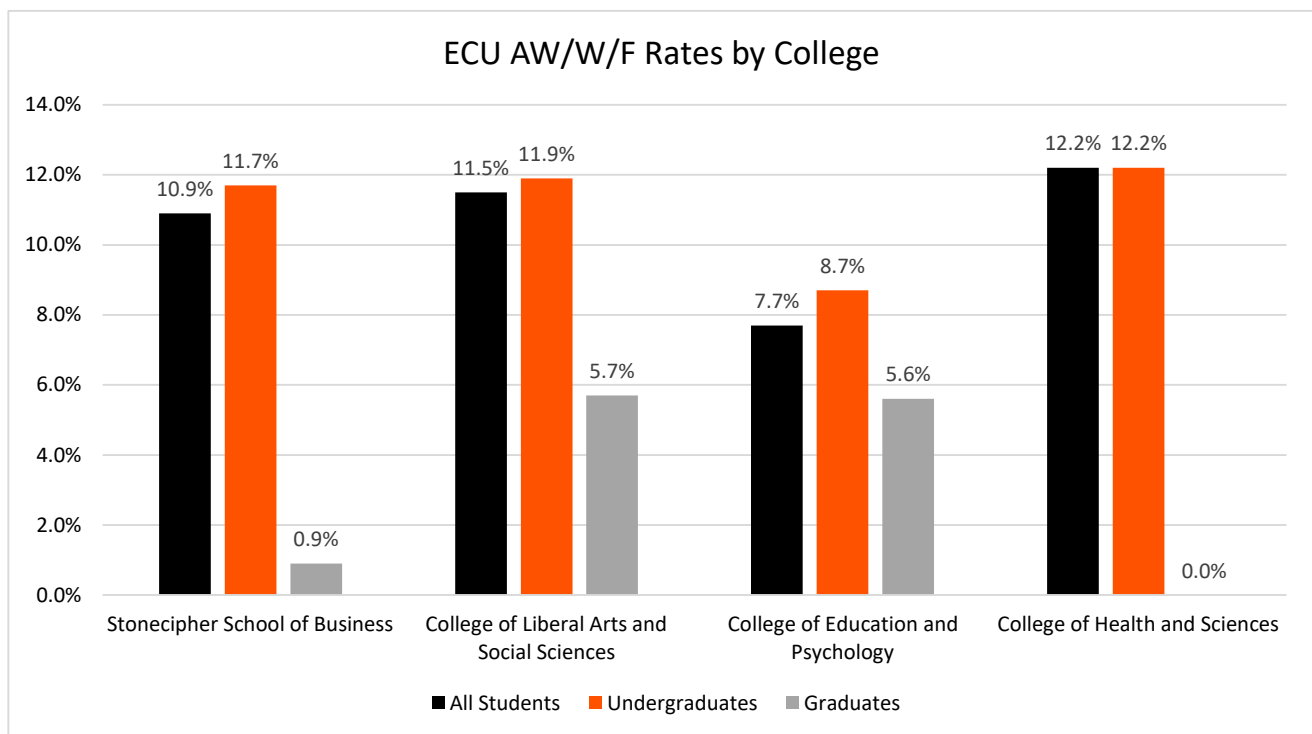

Spring 2022 AW-F-W Rates by College/School

	Stonecipher School of Business	College of Liberal Arts and Social Sciences	College of Education and Psychology	College of Health and Sciences
All Students	10.9%	11.5%	7.7%	12.2%
Undergraduates	11.7%	11.9%	8.7%	12.2%
Graduates	0.9%	5.7%	5.6%	0.0%

Source: Grade Distribution Reports