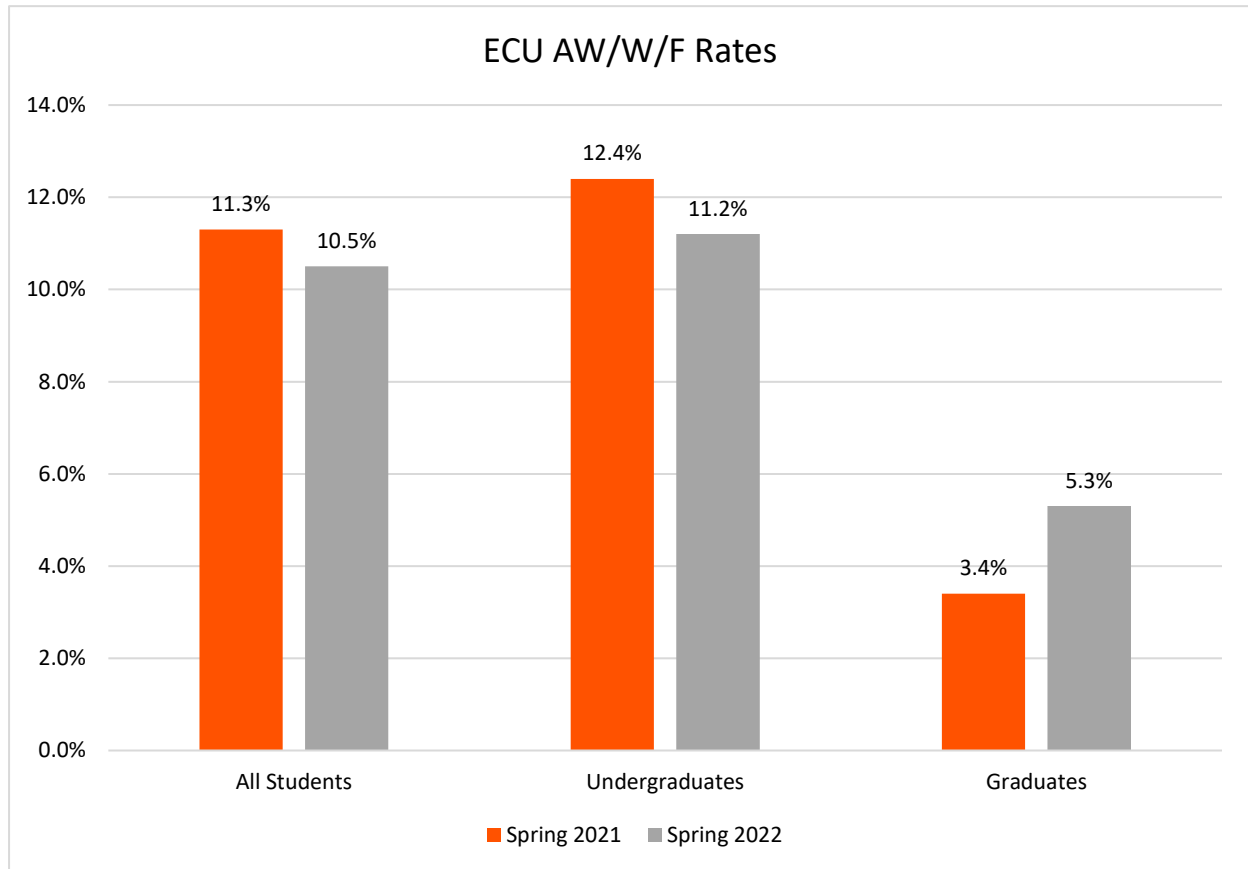

## ECU AW/W/F Rates

	Spring 2021	Fall 2021	Spring 2022
All Students	11.3%	11.6%	10.5%
Undergraduates	12.4%	12.1%	11.2%
Graduates	3.4%	6.9%	5.3%

Source: *Grade Distribution Reports*

### Spring 2022 AW-F-W Rates by College/School

	Stonecipher School of Business	College of Liberal Arts and Social Sciences	College of Education and Psychology	College of Health and Sciences
All Students	10.9%	11.5%	7.7%	12.2%
Undergraduates	11.7%	11.9%	8.7%	12.2%
Graduates	0.9%	5.7%	5.6%	0.0%