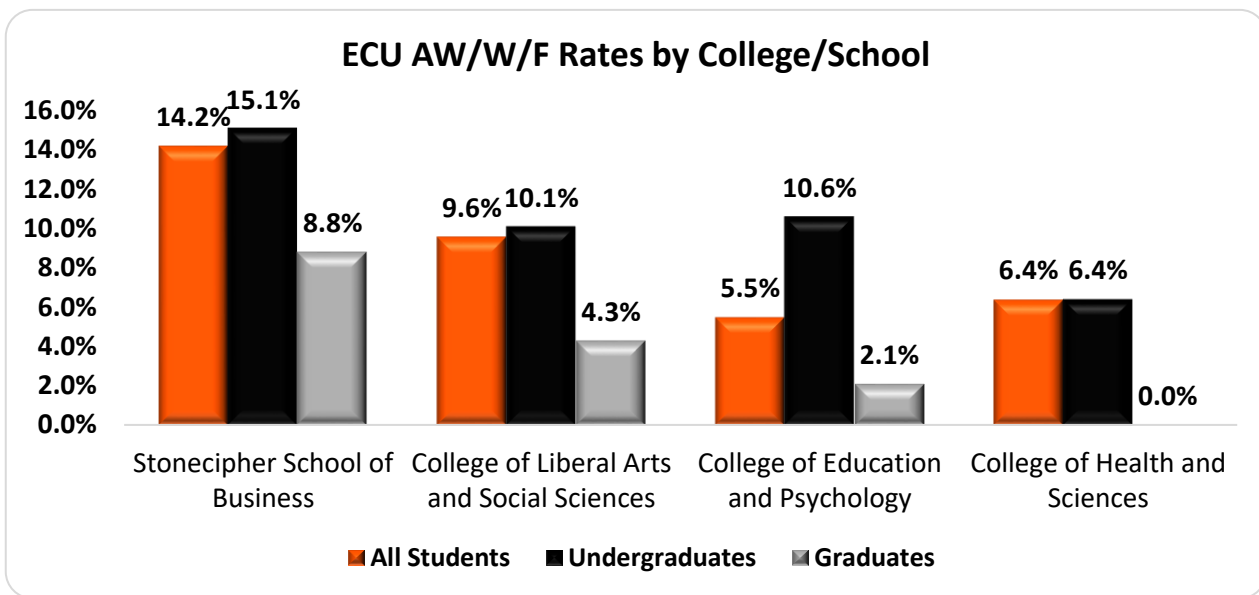

Summer 2021 AW-F-W Rates by College/School

	Stonecipher School of Business	College of Liberal Arts and Social Sciences	College of Education and Psychology	College of Health and Sciences
All Students	14.2%	9.6%	5.5%	6.4%
Undergraduates	15.1%	10.1%	10.6%	6.4%
Graduates	8.8%	4.3%	2.1%	0.0%

Source: Grade Distribution Reports