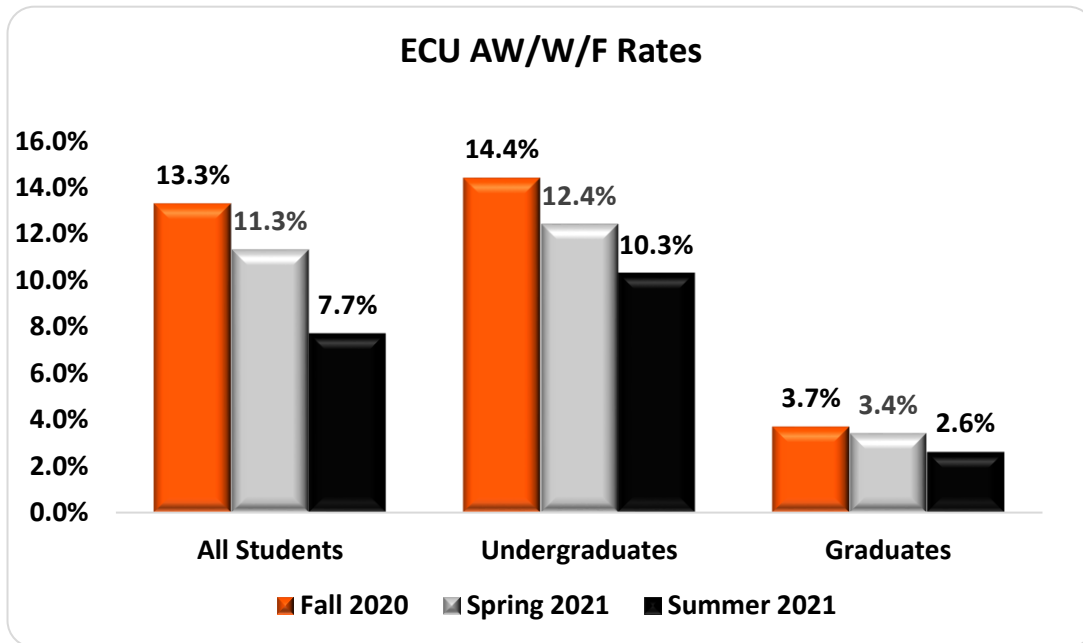

### ECU AW/W/F Rates

	Fall 2020	Spring 2021	Summer 2021
All Students	13.3%	11.3%	7.7%
Undergraduates	14.4%	12.4%	10.3%
Graduates	3.7%	3.4%	2.6%

Source: Grade Distribution Reports

### Summer 2021 AW-F-W Rates by College/School

	Stonecipher School of Business	College of Liberal Arts and Social Sciences	College of Education and Psychology	College of Health and Sciences
All Students	14.2%	9.6%	5.5%	6.4%
Undergraduates	15.1%	10.1%	10.6%	6.4%
Graduates	8.8%	4.3%	2.1%	0.0%