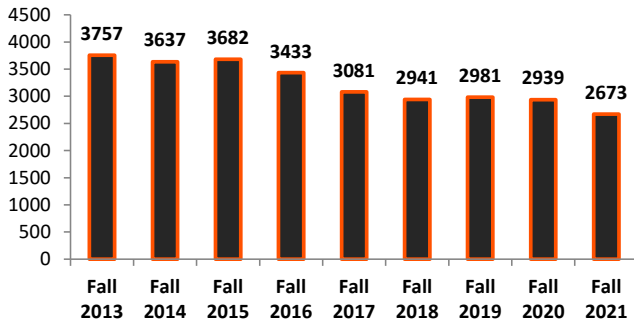

# ECU Critical Success Performance Indicators - Dashboard

Fall 2021 Top 10 Enrollment Counties

Source: ECU Census Data

Fall 2021 Top 10 Feeder High Schools

Source: ECU Census Data

10-Year Fall First-Time, Full-Time, Beginning Freshmen Enrollment Trends

Source: IPEDS; ECU Census Data

10-Year Enrollment of All Fall First-Time Beginning Freshmen

Source: IPEDS; ECU Census Data

10-Year Fall Full-Time and Part-Time Undergraduate Enrollment Trends

Source: IPEDS; ECU Census Data