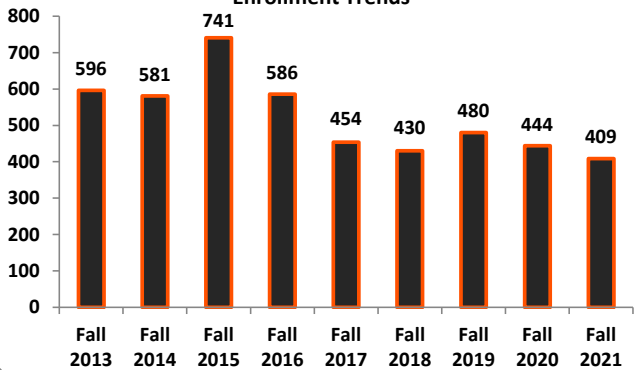

# ECU Critical Success Performance Indicators - Dashboard

Fall 2021 Top 10 Enrollment Counties

Source: ECU Census Data

Fall 2021 Top 10 Feeder High Schools

Source: ECU Census Data

10-Year Fall First-Time, Full-Time, Beginning Freshmen Enrollment Trends

Source: IPEDS; ECU Census Data

10-Year Enrollment of All Fall First-Time Beginning Freshmen

Source: IPEDS; ECU Census Data

10-Year Fall Full-Time and Part-Time Undergraduate Enrollment Trends

Source: IPEDS; ECU Census Data