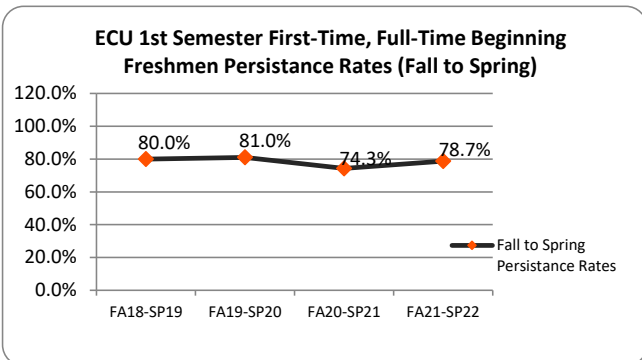

Source: IPEDS; ECU Census Data

10-Year Enrollment of All Fall First-Time Beginning Freshmen

Source: IPEDS; ECU Census Data

10-Year Fall Full-Time and Part-Time Undergraduate Enrollment Trends

Source: IPEDS; ECU Census Data

10-Year Full-Time and Part-Time Graduate Enrollment Trends

Source: IPEDS; ECU Census Data

ECU Retention and Graduation Rates

Source: IPEDS

# ECU Critical Success Performance Indicators - Dashboard

Source: IPEDS; State Regents Unitized Data System (UDS)

Source: IPEDS Degree Completions

Source: ECU Census Data

Source: ECU Census Data