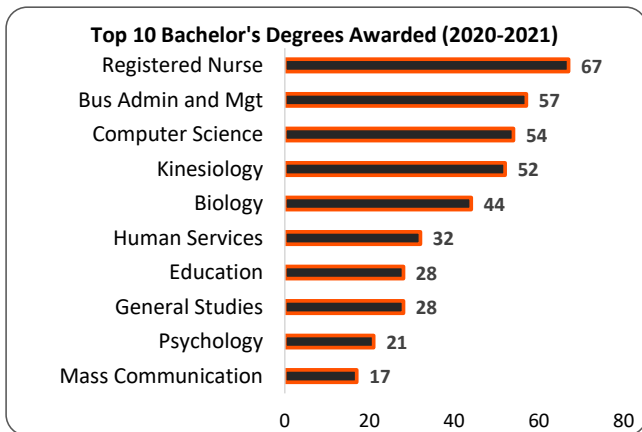

# ECU Critical Success Performance Indicators - Dashboard

Fall 2021 Top 10 Enrollment Counties

Source: ECU Census Data

Fall 2021 Top 10 Feeder High Schools

Source: ECU Census Data

10-Year Fall First-Time, Full-Time, Beginning Freshmen Enrollment Trends

Source: IPEDS; ECU Census Data

10-Year Enrollment of All Fall First-Time Beginning Freshmen

Source: IPEDS; ECU Census Data

10-Year Fall Full-Time and Part-Time Undergraduate Enrollment Trends

Source: IPEDS; ECU Census Data

10-Year Full-Time and Part-Time Graduate Enrollment Trends

Source: IPEDS; ECU Census Data

ECU Retention and Graduation Rates

Source: IPEDS

# ECU Critical Success Performance Indicators - Dashboard

Source: IPEDS; State Regents Unitized Data System (UDS)

Source: IPEDS Degree Completions

Source: ECU Census Data

Source: ECU Census Data