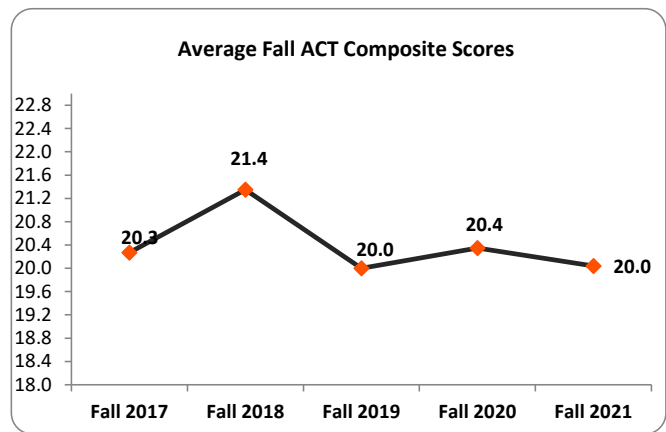

Source: ECU Census Data