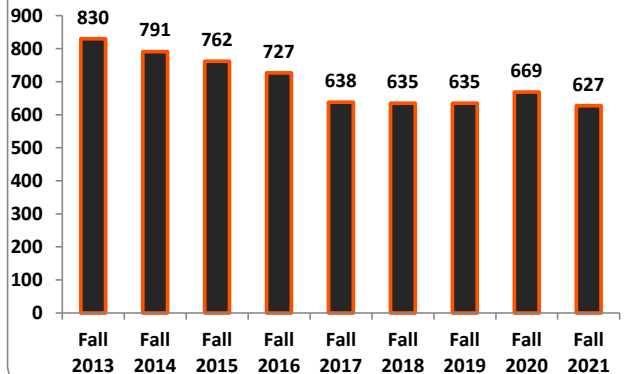

# ECU Critical Success Performance Indicators - Dashboard

Fall 2021 Top 10 Enrollment Counties

Source: ECU Census Data

Fall 2021 Top 10 Feeder High Schools

Source: ECU Census Data

10-Year Fall First-Time, Full-Time, Beginning Freshmen Enrollment Trends

Source: IPEDS; ECU Census Data

10-Year Enrollment of All Fall First-Time Beginning Freshmen

Source: IPEDS; ECU Census Data

10-Year Fall Full-Time and Part-Time Undergraduate Enrollment Trends

Source: IPEDS; ECU Census Data

10-Year Full-Time and Part-Time Graduate Enrollment Trends

Source: IPEDS; ECU Census Data

ECU Retention and Graduation Rates

Source: IPEDS