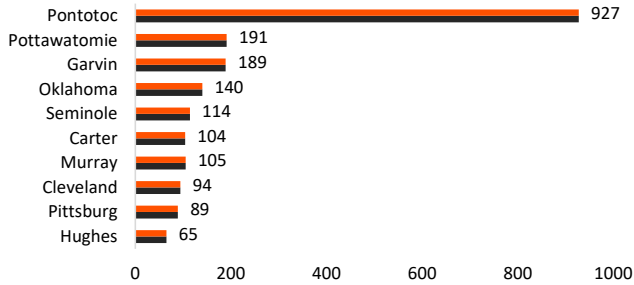

# ECU Critical Success Performance Indicators - Dashboard

Fall 2021 Top 10 Enrollment Counties

Source: ECU Census Data

Fall 2021 Top 10 Feeder High Schools

Source: ECU Census Data

10-Year Fall First-Time, Full-Time, Beginning Freshmen Enrollment Trends

Source: IPEDS; ECU Census Data

10-Year Enrollment of All Fall First-Time Beginning Freshmen

Source: IPEDS; ECU Census Data

10-Year Fall Full-Time and Part-Time Undergraduate Enrollment Trends

Source: IPEDS; ECU Census Data