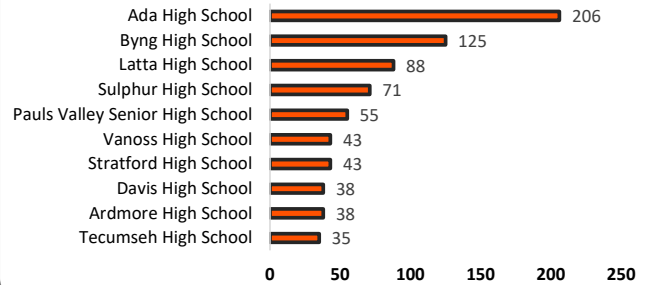

# ECU Critical Success Performance Indicators - Dashboard

Fall 2021 Top 10 Enrollment Counties

Source: ECU Census Data

Fall 2021 Top 10 Feeder High Schools

Source: ECU Census Data

10-Year Fall First-Time, Full-Time, Beginning Freshmen Enrollment Trends

Source: IPEDS; ECU Census Data

10-Year Enrollment of All Fall First-Time Beginning Freshmen

Source: IPEDS; ECU Census Data

10-Year Fall Full-Time and Part-Time Undergraduate Enrollment Trends

Source: IPEDS; ECU Census Data