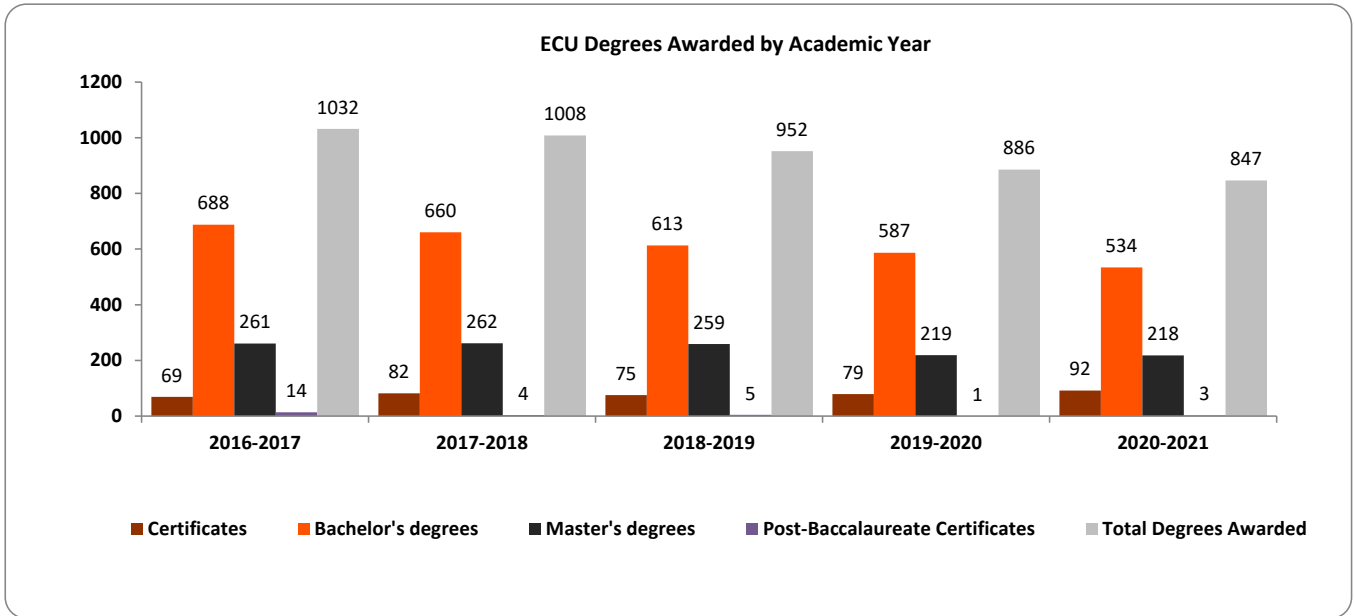

# ECU Critical Success Performance Indicators - Dashboard

Fall 2021 Top 10 Enrollment Counties

Source: ECU Census Data

Fall 2021 Top 10 Feeder High Schools

Source: ECU Census Data

10-Year Fall First-Time, Full-Time, Beginning Freshmen Enrollment Trends

Source: IPEDS; ECU Census Data

10-Year Enrollment of All Fall First-Time Beginning Freshmen

Source: IPEDS; ECU Census Data

10-Year Fall Full-Time and Part-Time Undergraduate Enrollment Trends

Source: IPEDS; ECU Census Data

10-Year Full-Time and Part-Time Graduate Enrollment Trends

Source: IPEDS; ECU Census Data

ECU Retention and Graduation Rates

Source: IPEDS

# ECU Critical Success Performance Indicators - Dashboard

Source: IPEDS; State Regents Unitized Data System (UDS)

Source: IPEDS Degree Completions

Source: ECU Census Data

Source: ECU Census Data