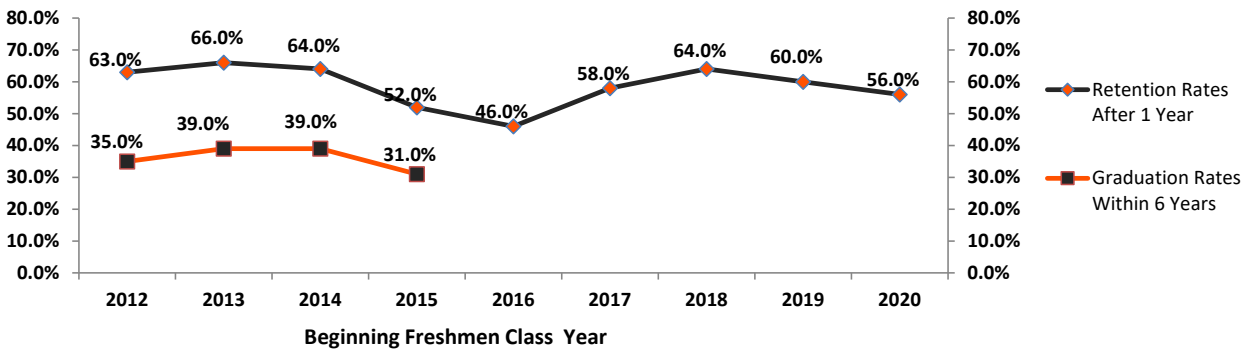

# ECU Critical Success Performance Indicators - Dashboard

Fall 2021 Top 10 Enrollment Counties

Source: ECU Census Data

Fall 2021 Top 10 Feeder High Schools

Source: ECU Census Data

10-Year Fall First-Time, Full-Time, Beginning Freshmen Enrollment Trends

Source: IPEDS; ECU Census Data

10-Year Enrollment of All Fall First-Time Beginning Freshmen

Source: IPEDS; ECU Census Data

10-Year Fall Full-Time and Part-Time Undergraduate Enrollment Trends

Source: IPEDS; ECU Census Data

10-Year Full-Time and Part-Time Graduate Enrollment Trends

Source: IPEDS; ECU Census Data

ECU Retention and Graduation Rates

Source: IPEDS