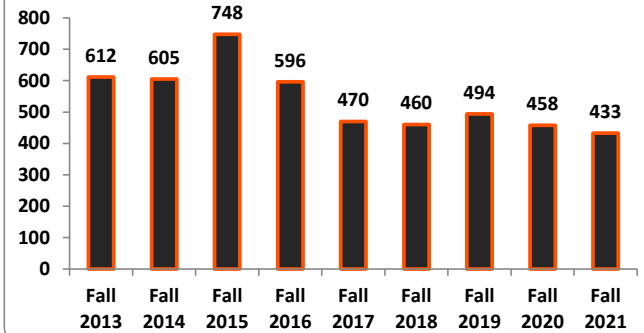

# ECU Critical Success Performance Indicators - Dashboard

Fall 2021 Top 10 Enrollment Counties

Source: ECU Census Data

Fall 2021 Top 10 Feeder High Schools

Source: ECU Census Data

10-Year Fall First-Time, Full-Time, Beginning Freshmen Enrollment Trends

Source: IPEDS; ECU Census Data

10-Year Enrollment of All Fall First-Time Beginning Freshmen

Source: IPEDS; ECU Census Data

10-Year Fall Full-Time and Part-Time Undergraduate Enrollment Trends

Source: IPEDS; ECU Census Data