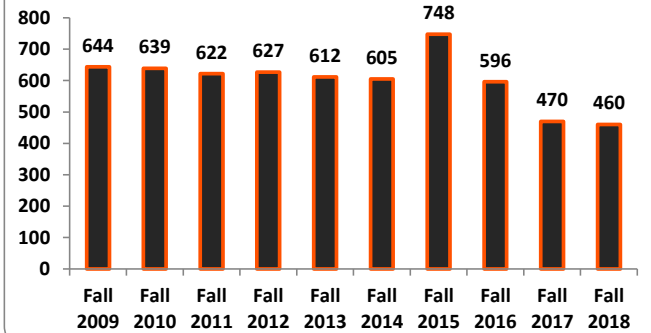

ECU Critical Success Performance Indicators - Dashboard

Fall 2018 Top 10 Enrollment Counties

Source: ECU Census Data

Fall 2018 Top 10 Feeder High Schools

Source: ECU Census Data

10-Year Fall First-Time, Full-Time, Beginning Freshmen Enrollment Trends

Source: IPEDS; ECU Census Data

10-Year Enrollment of All Fall First-Time Beginning Freshmen

Source: IPEDS; ECU Census Data

10-Year Fall Full-Time and Part-Time Undergraduate Enrollment Trends

Source: IPEDS; ECU Census Data