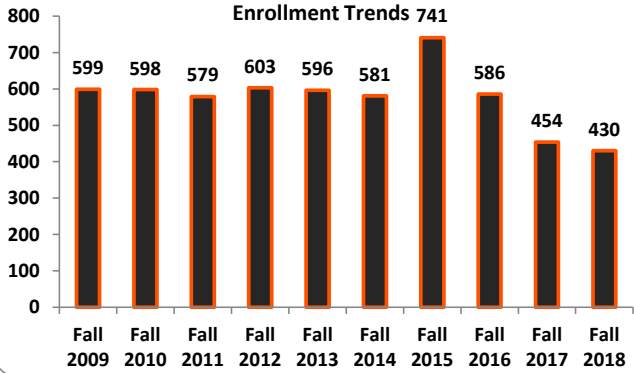

ECU Critical Success Performance Indicators - Dashboard

Fall 2018 Top 10 Enrollment Counties

Source: ECU Census Data

Fall 2018 Top 10 Feeder High Schools

Source: ECU Census Data

10-Year Fall First-Time, Full-Time, Beginning Freshmen Enrollment Trends

Source: IPEDS; ECU Census Data

10-Year Enrollment of All Fall First-Time Beginning Freshmen

Source: IPEDS; ECU Census Data

10-Year Fall Full-Time and Part-Time Undergraduate Enrollment Trends

Source: IPEDS; ECU Census Data