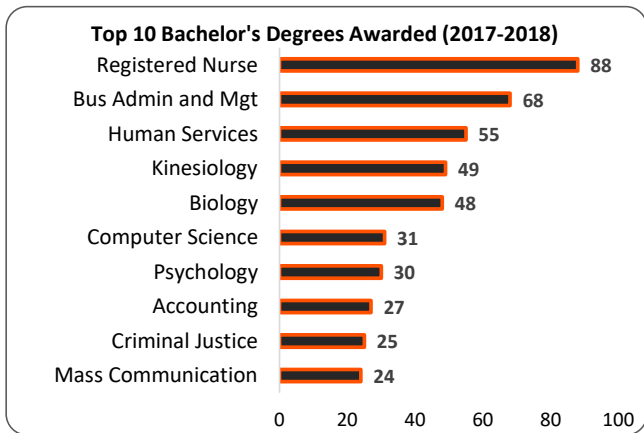

Source: IPEDS Degree Completions