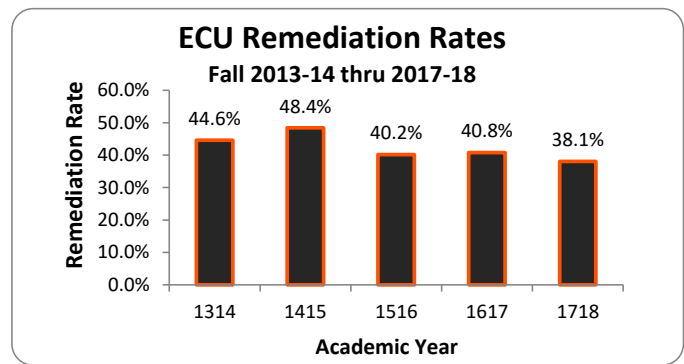

ECU Critical Success Performance Indicators - Dashboard

Fall 2018 Top 10 Enrollment Counties

Source: ECU Census Data

Fall 2018 Top 10 Feeder High Schools

Source: ECU Census Data

10-Year Fall First-Time, Full-Time, Beginning Freshmen Enrollment Trends

Source: IPEDS; ECU Census Data

10-Year Enrollment of All Fall First-Time Beginning Freshmen

Source: IPEDS; ECU Census Data

10-Year Fall Full-Time and Part-Time Undergraduate Enrollment Trends

Source: IPEDS; ECU Census Data

10-Year Full-Time and Part-Time Graduate Enrollment Trends

Source: IPEDS; ECU Census Data

ECU Retention and Graduation Rates

Source: IPEDS

ECU Critical Success Performance Indicators - Dashboard

Source: ECU Census Data