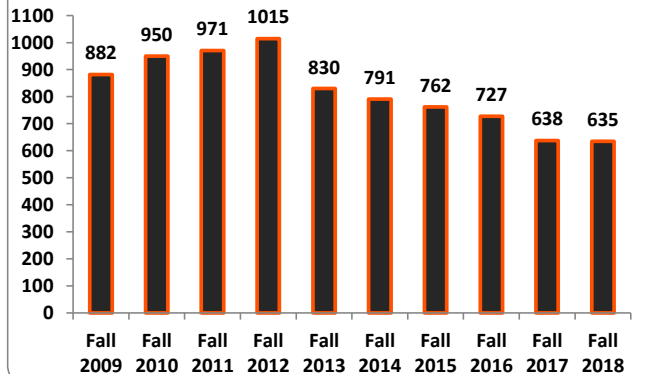

ECU Critical Success Performance Indicators - Dashboard

Fall 2018 Top 10 Enrollment Counties

Source: ECU Census Data

Fall 2018 Top 10 Feeder High Schools

Source: ECU Census Data

10-Year Fall First-Time, Full-Time, Beginning Freshmen Enrollment Trends

Source: IPEDS; ECU Census Data

10-Year Enrollment of All Fall First-Time Beginning Freshmen

Source: IPEDS; ECU Census Data

10-Year Fall Full-Time and Part-Time Undergraduate Enrollment Trends

Source: IPEDS; ECU Census Data

10-Year Full-Time and Part-Time Graduate Enrollment Trends

Source: IPEDS; ECU Census Data

ECU Retention and Graduation Rates

Source: IPEDS

ECU Critical Success Performance Indicators - Dashboard

Source: ECU Census Data