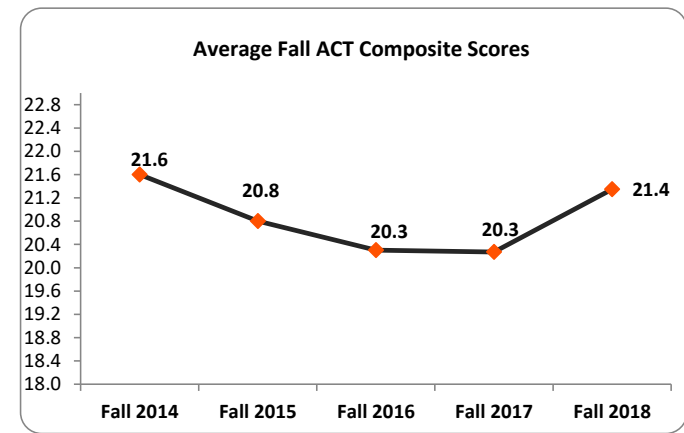

Source: ECU Census Data