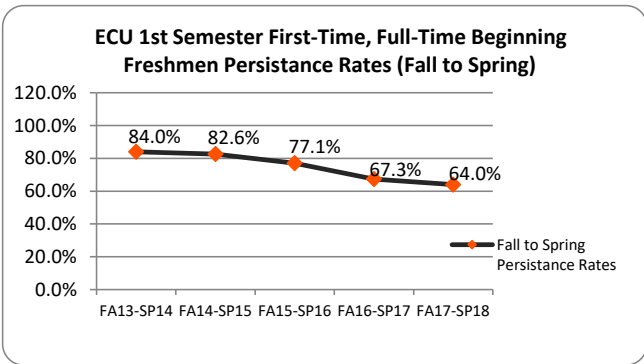

ECU Critical Success Performance Indicators - Dashboard

Fall 2018 Top 10 Enrollment Counties

Source: ECU Census Data

Fall 2018 Top 10 Feeder High Schools

Source: ECU Census Data

10-Year Fall First-Time, Full-Time, Beginning Freshmen Enrollment Trends

Source: IPEDS; ECU Census Data

10-Year Enrollment of All Fall First-Time Beginning Freshmen

Source: IPEDS; ECU Census Data

10-Year Fall Full-Time and Part-Time Undergraduate Enrollment Trends

Source: IPEDS; ECU Census Data

10-Year Full-Time and Part-Time Graduate Enrollment Trends

Source: IPEDS; ECU Census Data

ECU Retention and Graduation Rates

Source: IPEDS

ECU Critical Success Performance Indicators - Dashboard

Source: ECU Census Data