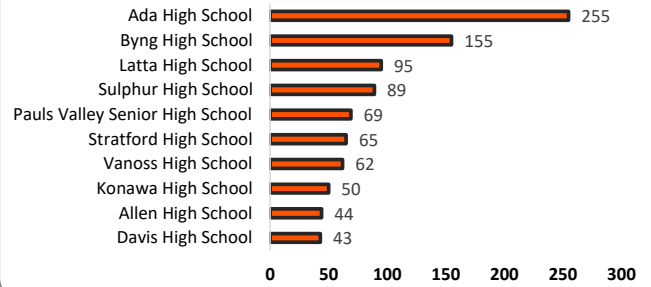

ECU Critical Success Performance Indicators - Dashboard

Fall 2018 Top 10 Enrollment Counties

Source: ECU Census Data

Fall 2018 Top 10 Feeder High Schools

Source: ECU Census Data

10-Year Fall First-Time, Full-Time, Beginning Freshmen Enrollment Trends

Source: IPEDS; ECU Census Data

10-Year Enrollment of All Fall First-Time Beginning Freshmen

Source: IPEDS; ECU Census Data

10-Year Fall Full-Time and Part-Time Undergraduate Enrollment Trends

Source: IPEDS; ECU Census Data