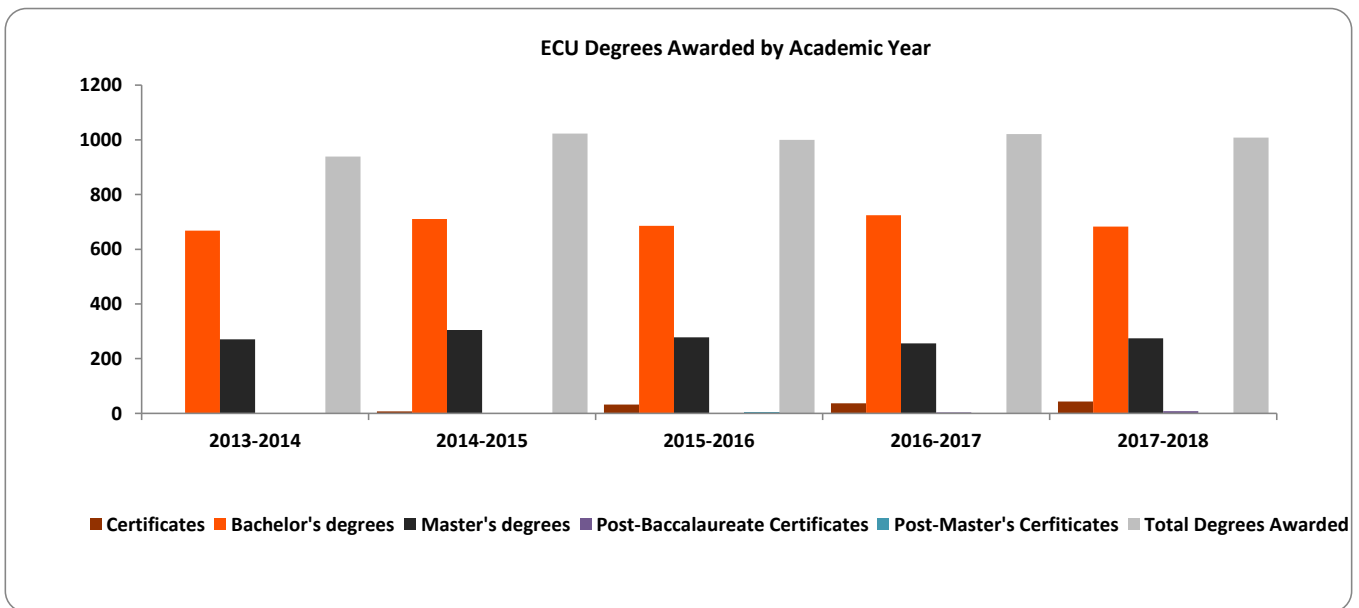

Source: IPEDS; State Regents United Data System (UDS)