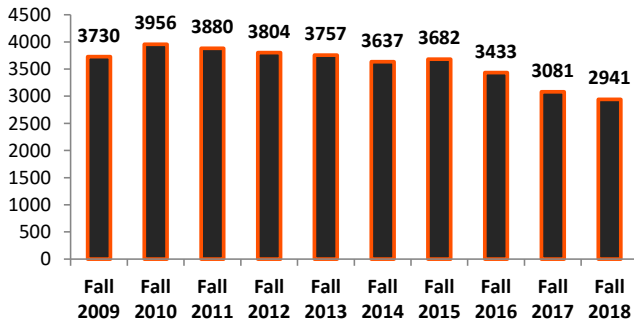

ECU Critical Success Performance Indicators - Dashboard

Fall 2018 Top 10 Enrollment Counties

Source: ECU Census Data

Fall 2018 Top 10 Feeder High Schools

Source: ECU Census Data

10-Year Fall First-Time, Full-Time, Beginning Freshmen Enrollment Trends

Source: IPEDS; ECU Census Data

10-Year Enrollment of All Fall First-Time Beginning Freshmen

Source: IPEDS; ECU Census Data

10-Year Fall Full-Time and Part-Time Undergraduate Enrollment Trends

Source: IPEDS; ECU Census Data