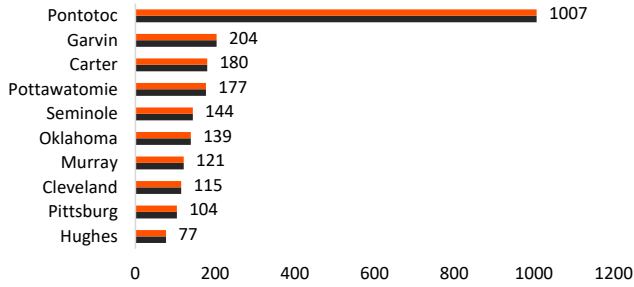

ECU Critical Success Performance Indicators - Dashboard

Fall 2018 Top 10 Enrollment Counties

Source: ECU Census Data

Fall 2018 Top 10 Feeder High Schools

Source: ECU Census Data

10-Year Fall First-Time, Full-Time, Beginning Freshmen Enrollment Trends

Source: IPEDS; ECU Census Data

10-Year Enrollment of All Fall First-Time Beginning Freshmen

Source: IPEDS; ECU Census Data

10-Year Fall Full-Time and Part-Time Undergraduate Enrollment Trends

Source: IPEDS; ECU Census Data