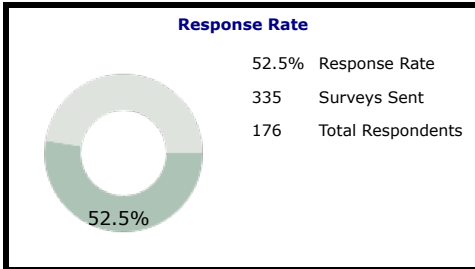

East Central University 2021 ModernThink Higher Education Insight Survey Topline Survey Results

	Poor 0% - 44%	Warrants Attention 45% - 54%	Fair to Mediocre 55% - 64%	Good 65% - 74%	Very Good to Excellent 75% - 100%
	OVERALL		2021 Honor Roll 3,000-9,999		2021 Carnegie Master's
Collaboration	57%	75%	66%		
Communication	57%	73%	66%		
Confidence in Senior Leadership	52%	79%	66%		
Diversity, Inclusion & Belonging	71%	82%	75%		
Faculty & Staff Well-being	77%	86%	80%		
Job Satisfaction & Support	67%	81%	74%		
Mission & Pride	71%	88%	80%		
Performance Management	57%	67%	60%		
Professional Development	65%	77%	68%		
Supervisor/Department Chair Effectiveness	77%	82%	78%		
Survey Average (1 - 55)	65%	80%	72%		

*Results in the first column of the table reflect your institution's average percent positive for each survey dimension, that is, the percentage of your faculty and staff that responded "Strongly Agree" or "Agree" to the statements comprising each dimension. The benchmarks also show average percent positive for each dimension.